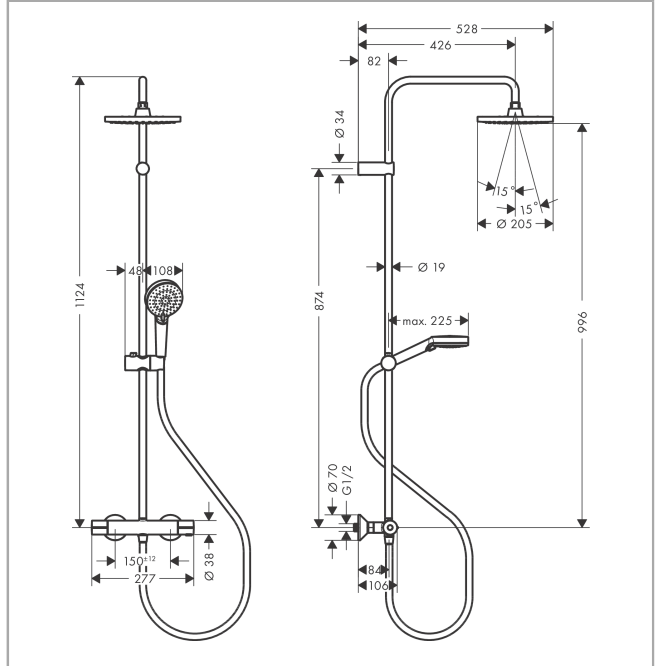

Scale drawing