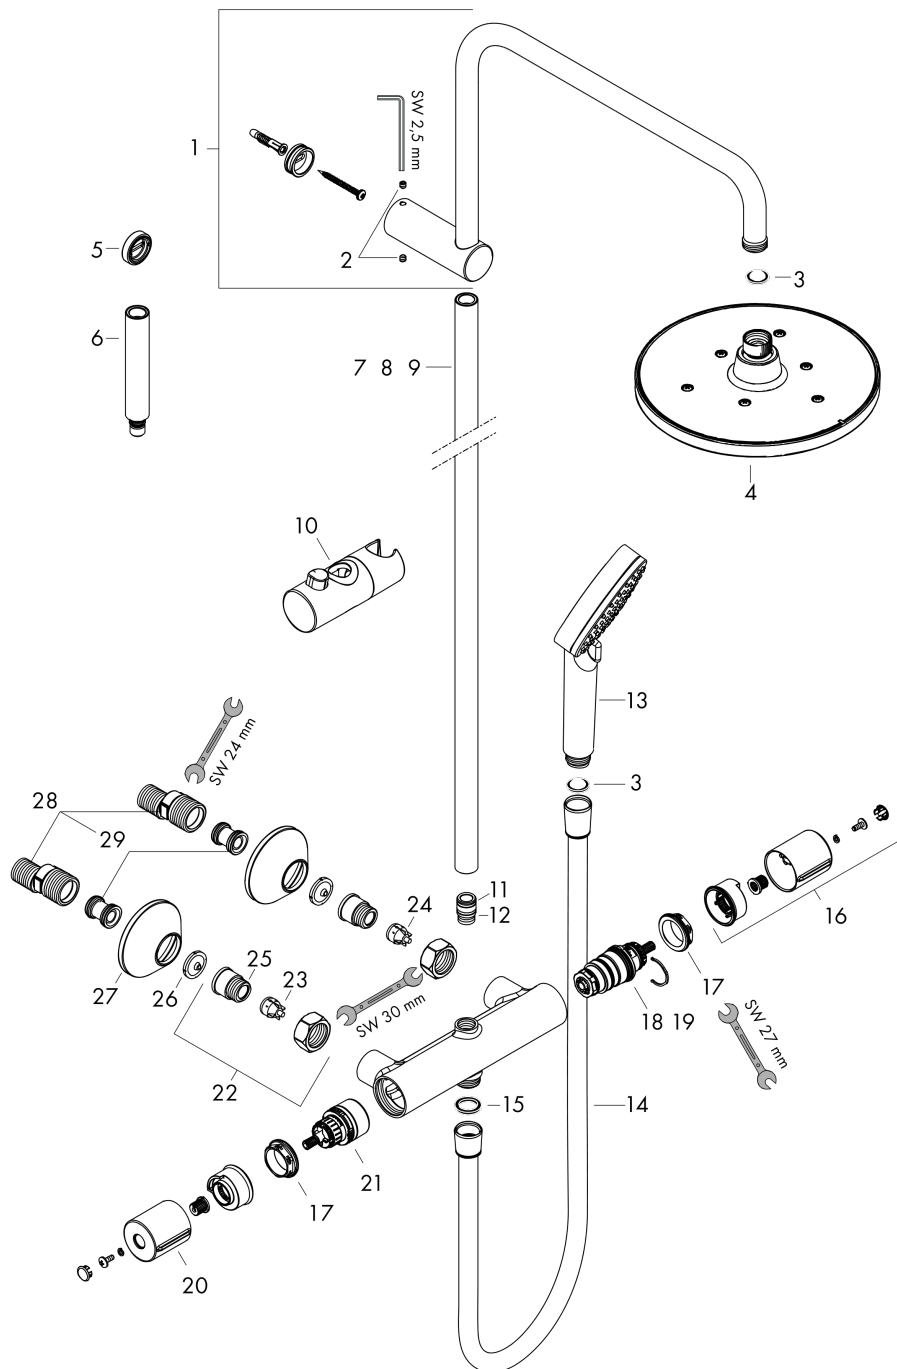

Vernis Blend
Showerpipe 200 1jet with thermostat
Finish: **Chrome** Article Number: **26276000**

Exploded Drawing

Year of production: >04/21

Vernis Blend

Showerpipe 200 1jet with thermostat

Finish: **Chrome** Article Number: **26276000**

Spare part list

Year of production: >04/21

Pos.	Description	Article Number	PC	PU
1	shower arm	93768000	13	1
2	hollow set screw M5x5	98446000	1	1
3	filter packing	94246000	1	1
4	head shower	26271000	99	1
5	tile-matching-disk 7 mm	93813000	5	1
6	extension 100 mm	94164000	9	1
7	pipe 845 mm	93906000	12	1
8	pipe 945 mm	93770000	12	1
9	pipe 1145 mm	93907000	12	1
10	support, assy	93729000	8	1
11	O-ring 11x2	98127000	1	1
12	O-ring 12x2	98214000	1	1
13	handshower	26270000	99	1
14	shower hose Metaflex'C 1,60 m	28266000	99	1
15	seal	98058000	1	1
16	handle for thermostat	93727000	9	1
17	nut	98913000	6	1
18	thermostat cartridge	98282000	14	1
19	cartridge for exchanged connections	92373000	18	1
20	handle	93731000	8	1
21	shut off unit with selector	98283000	12	1
22	connecting thread G½	93730000	9	1
23	non return valve (pressure-resistant up to 2 MPa)	93136000	8	1
24	non return valve	96737000	8	1
25	O-ring 16x2	98133000	1	1
26	filter packing	96922000	3	1
27	escutcheon Ø 70 mm	93718000	4	1
28	set of S-unions (±12 mm)	94140000	10	1
29	noise reduction	96429000	2	1