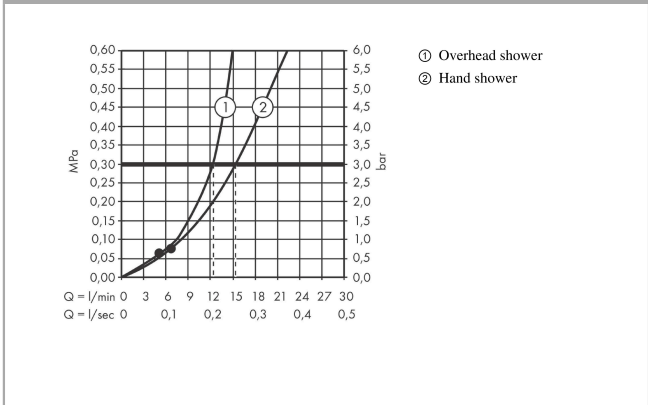

Vernis Blend**Showerpipe 200 1jet with thermostat**Finish: **Chrome** Article Number: **26276000****Description****product features**

- consists of: overhead shower, hand shower, shower thermostat, shower hose, shower bar, slider
- overhead shower Vernis Blend 200 1jet
- shower head size overhead shower: 205 mm
- spray type overhead shower: Rain
- ball-joint: overhead shower angle adjustable
- maximum flow rate at 3 bar: 15,2 l/min
- flow rate Rain spray (at 3 bar): 12,4 l/min
- spray type hand shower: Rain, IntenseRain
- flow rate of hand shower at 3 bar: 15,2 l/min
- minimum flow pressure: 1 bar
- max. operating pressure: 10 bar
- shower bar diameter: 19 mm
- height-adjustable slider with locking push-button slider
- shower arm length overhead shower: 426 mm
- thermostat Vernis
- safety stop at 40°C
- adjustable hot water limitation
- outlets controlled via turning handle
- suitable for continuous flow water heaters
- mounting type: exposed installation
- connection dimension DN15
- connection thread G ½
- centre distance 150 ± 12 mm
- intrinsically safe against backflow
- pipe length: 1124 mm
- 2 functions

Technology

Vernis Blend
Showerpipe 200 1jet with thermostat
 Finish: **Chrome** Article Number: **26276000**

Product image

Scale drawing

Flowchart

Vernis Blend
Showerpipe 200 1jet with thermostat
 Finish: **Chrome** Article Number: **26276000**